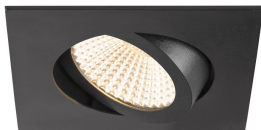

## Specifications SLV New Tria 68 Spot Aluminium Black Square 8.3W 705lm 60D - 927 Extra Warm White | Cutout 68mm - Best Colour Rendering - Dimmable

[View Product](#)

### Fixture Information

Mounting Method	Recessed
Cut out (mm)	68
Optical Cover	Other
IP-rating	IP20
Operating Temperature	-20 to +35
Housing	Aluminium
Colour of the Fixture	Black
Emergency Lighting	No Emergency Unit
Tiltable	No
Fixture Connection	PI [Push-in connector 3-pole]
Series	New Tria