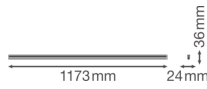

Specifications Ledvance LED Batten Linear Compact High Output 20W
2000lm - 830 Warm White | 120cm

[View Product](#)

General Information

SKU	234121
EAN	4058075106314
Brand	Ledvance
Manufacturer Name	LN COMP HO 1200 20W/3000K
Any Lamp all-in warranty	5 Years
Average Lifetime (h)	50000

Technical Information

Technology	LED Integrated
Voltage (V)	220-240
Dimmable	Not Dimmable
Colour of Light	White
Colour Code	830 Warm White
Colour temperature (Kelvin)	3000 Warm White
Colour Rendering (Ra)	80-89
Light colour options	Single Color
Luminous Efficacy (lm/W)	100
Power factor	>0.50
Including bulb	Yes
Suitable for Outdoor	No
Length	120cm
Product Type Category	LED Batten

Fixture Information

Mounting Method	Surface
IP-rating	IP20
Impact Protection (IK)	IK03 - 0.35 joule
Housing	PC (Polycarbonate)
Colour of the Fixture	White
Colour of material	White
Emergency Lighting	No Emergency Unit
Series	Linear

Dimensions

Length (mm)	1173
Width (mm)	24
Height (mm)	36

Sensor Information

Type of sensor	No Sensor
----------------	-----------

Why Any-lamp?

 Order from the **largest lighting specialist** in Europe  **Customised** quotation