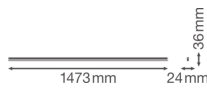

Specifications Ledvance LED Batten Linear Compact High Output 25W  
2500lm - 830 Warm White | 150cm

[View Product](#)

## Technical Information

Technology	LED Integrated
Voltage (V)	220-240
Dimmable	Not Dimmable
Colour of Light	White
Colour Code	830 Warm White
Colour temperature (Kelvin)	3000 Warm White
Colour Rendering (Ra)	80-89
Light colour options	Single Color
Luminous Efficacy (lm/W)	100
Power factor	>0.90
Including bulb	Yes
Suitable for Outdoor	No
Length	150cm
Product Type Category	LED Batten

## Fixture Information

---

Mounting Method	Surface
IP-rating	IP20
Impact Protection (IK)	IK03 - 0.35 joule
Housing	PC (Polycarbonate)
Colour of the Fixture	White
Colour of material	White
Emergency Lighting	No Emergency Unit
Series	Linear

## Dimensions

---

Length (mm)	1473
Width (mm)	24
Height (mm)	36