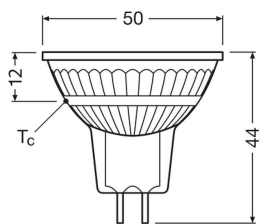

Specifications Ledvance LED Reflector GU5.3 MR16 3.4W 345lm 36d - 830 Warm White | Replaces 35W

[View Product](#)

General Information

SKU	256764
EAN	4099854457647
Brand	Ledvance
Manufacturer Name	LED MR16 P 3.4W 830 GU5.3
Full box quantity	1
Any Lamp all-in warranty	4 Years
Energy efficiency class	E
Average Lifetime (h)	15000

Technical Information

Technology	LED
Product Type Category	GU5.3 LED
Voltage (V)	12
Beam Angle (degree)	36
Dimmable	Not Dimmable
Cap / Base	GU5.3
Colour Code	830 Warm White
Colour temperature (Kelvin)	3000 Warm White
Colour Rendering (Ra)	80-89
Colour of Light	White

Light colour options Single Color

Luminous Efficacy (lm/W) 101

Power factor >0.50

Type of sensor No Sensor

Lamp Information

Bulb finish Clear

Dimensions

Height (mm) 46

Length (mm) 44

Diameter (mm) 50

Shape Reflector

Exact shape PAR16

Why Any-lamp?

 Order from the **largest lighting specialist** in Europe  **Customised** quotation

 Up to **7 years warranty**  **Easy** return process