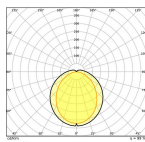

Specifications Multipack 10x Ledvance
DULUX-D LED 5W - 840 Cool White | 2-
Pin - Replaces 10W